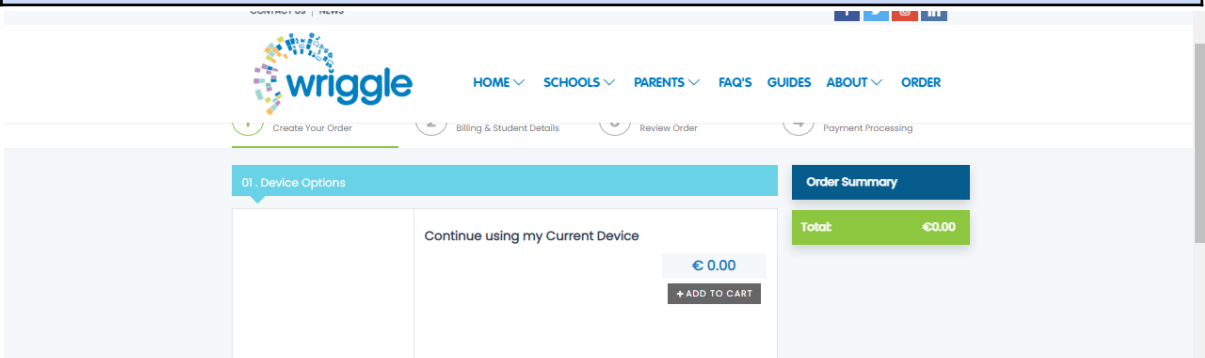

Ready To Create Your Order?
After you have watched our short video, you will be able to click the button below to proceed to our online store

CHOOSE BUNDLE & ORDER NOW

Steps to order your technology bundle

ORDERING STEPS

What is Wriggle Connect Family?

EN 11:02 21/05/2021

5. Scroll down to 4th, 5th or 6th year bundle

6. Click **Add to cart** under continue using my current device

7. Click on **Add to cart** for BYOC and then click **continue** at end of screen and follow instructions.